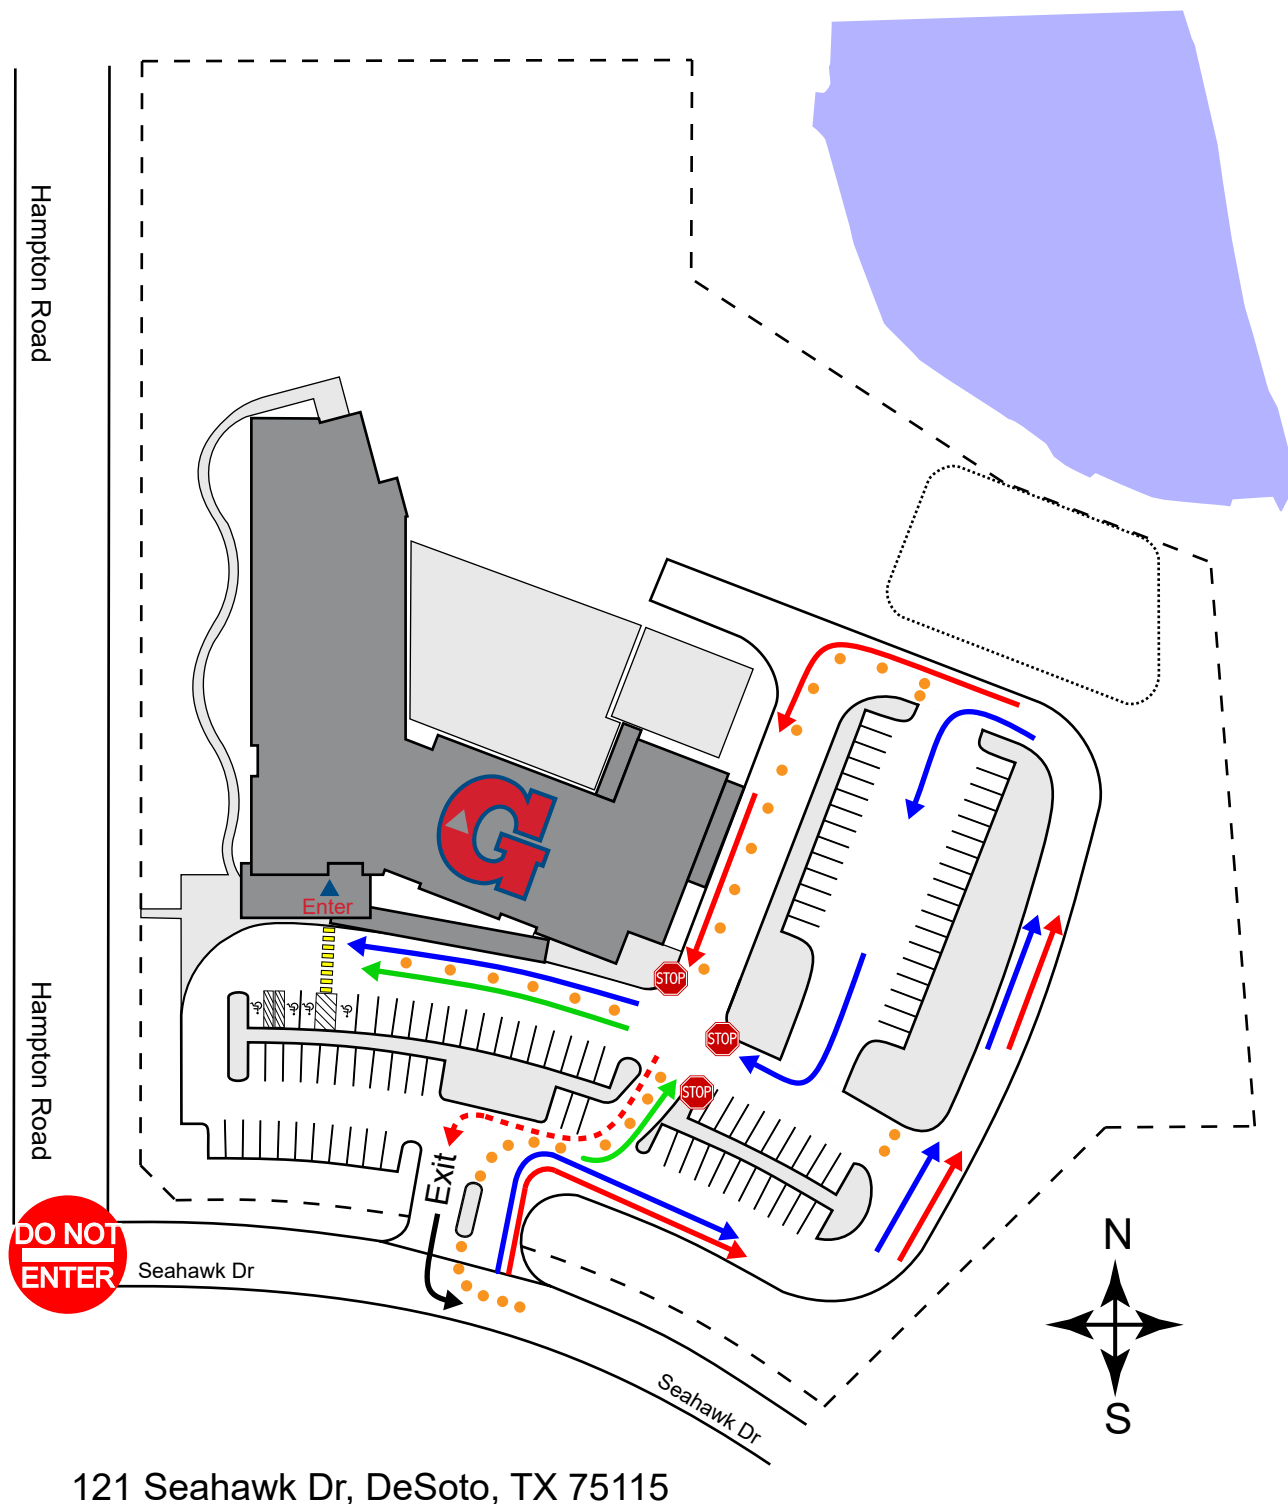

Afternoon Car Line Route

Blue Line

Pre-K - 2nd Grade

Pick up at main entrance

Red Line

3rd - 5th Grade

& All families with siblings in both PreK-2 & 3rd-5th

Pick up at cafeteria

Green Line

After Care Program
Shuttles **Only**

Pick up at main entrance

All vehicles exit eastbound on Seahawk Drive

121 Seahawk Dr, DeSoto, TX 75115